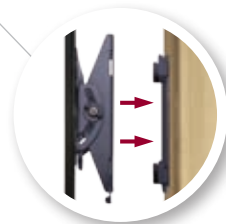

## Specially designed for easy installation and intuitive use

The new VST15 tilting mount features an innovative design that makes it incredibly easy to install and use. Its unique wall plate allows a TV to be mounted in one easy movement and locked to the wall with a safety latch for added security. Virtual Axis™ tilting technology allows smooth, easy tilt motion to reduce glare and maximize picture quality with the touch of a finger. The VST15 features a slim, low-profile design that is VESA 200 x 100 and 100 x 100 compatible to fit most 13" – 26" TVs.

VST15-B1 in use

VESA-compatible TV bracket supports 200 x 100 and 100 x 100 mm hole patterns to fit most 13" – 26" TVs

Easy installation — simply lift TV bracket onto wall plate tabs and secure into place

MODEL VST15-B1

Virtual Axis™ technology provides up to 12° of smooth tilt motion with only the touch of a finger

Safety latch locks TV into place for added security